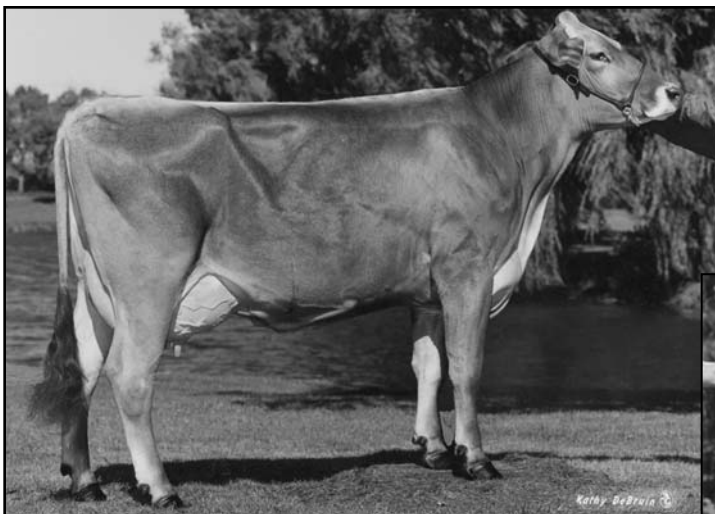

Lost Elm Relevation "E92/93MS"
All American Dam of Lot B31