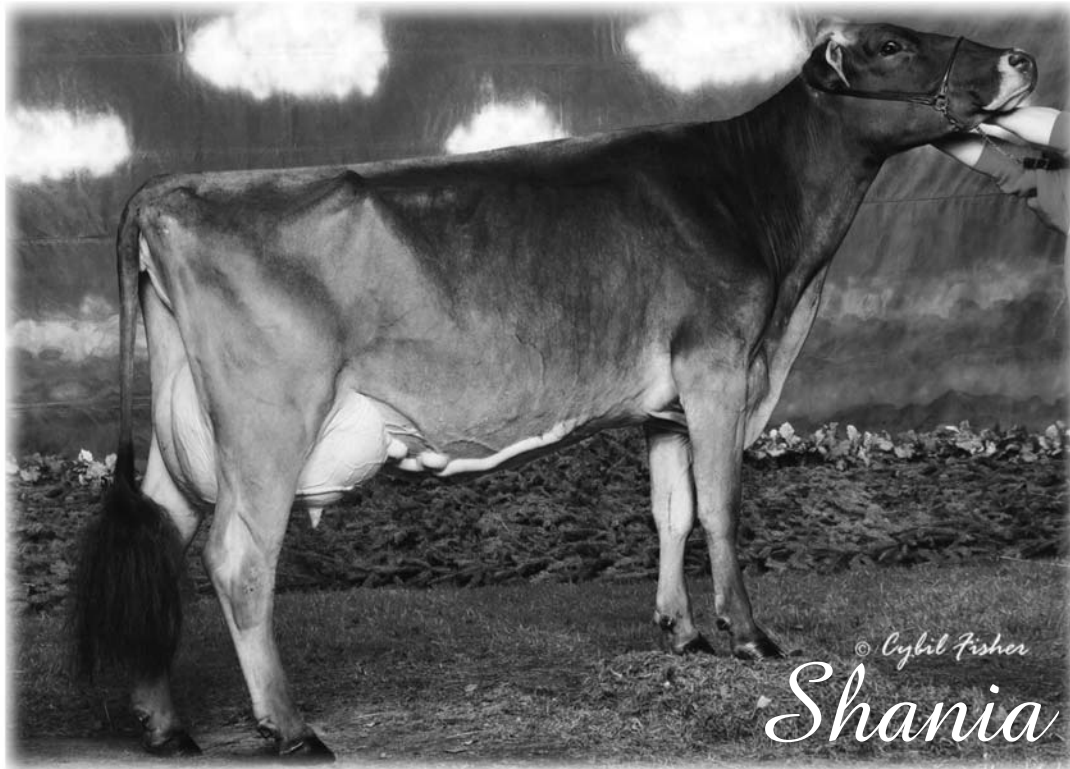

Reproducing the All American Kind for 40 Years!

**Dam of
Lots 11 and 12
Kulp Gen Starbuck
SHANIA ET
"3E94/95MS"
All American
2005 and 2006**

Shania Daughters - sisters to Lots 11 & 12

Terra Rose Rhythm Sadie ET "2E93/94MS" - Reserve All American, 2009
Terra Rose R Shannon ET "2E92/94MS" - 30,857m / 1354f / 1037p
Terra Rose Shania "2E91/91MS"
Terra Rose Rhythm Snoopy ET "2E91/91MS"

TERRA ROSE

The Chards

429 Woodstown Alloway Rd.
Woodstown, NJ 08098 | 856.769.3919

11 Choice of Shania Females **12** Four #1 DTFrozen Embryos

3 pregnancies due 12/5/10
5 transfers made May 2010

Your choice of all females from these 2 groups
25% sale day - Balance upon selection prior to
youngest calf reaching 4 months of age

SIRE: JO-DEE PRELUDE NEMO ET *TM 197482
(Prelude x Valligrove Jetway Nora)

SIRE: TOP ACRES C WONDERMENT ET *TM 196880

4th Dam: TOP ACRES ELEGANT STARLITE ET
"3E" "Elite" "Superior Brood Cow"
9/05 365d 2x 34360 4.7 1618 3.6 1247
5th Dam: KILRAVOCK SNOW STORM
"5E" "Elite" "Superior Brood Cow"
10/01 365d 2x 30210 4.1 1225 3.8 1152
6th Dam: KILRAVOCK MIDNIGHT SNOW 512559
"5E" "Superior Brood Cow"

Consigned by
Arielle Chard
Woodstown, New Jersey
856.769.3919

KULP GEN STARBUCK SHANIA ET 889439
9/09 "3E94" E92 E93 E98 E91 E95 (8/09)
2/00 286d 2x 9820 4.6 452 3.4 335
3/08 321d 2x 22130 4.3 960 3.3 735
5/08 365d 2x 30600 4.3 1330 3.2 990
6/09 305d 2x 30260 4.2 1257 3.4 1015
All American 5 Year Old, 2005
All American Aged Cow, 2006
1st Sr. 3 Year Old, Eastern National, 2003
2nd Sr. 3 Year Old, Southeastern Nat'l, 2003
1st 5 Yr. Old & Gr. Champion, Eastern Nat'l, '05
1st 5 Year Old, Central National, 2005
1st Aged Cow & Res. Gr. Ch., Eastern Nat'l, '06
1st & Best Udder Aged Cow,
Central National, 2006

MORT JADE STARBUCK 184087
"E90" MACE
PPR: -50 97%R PTAT: +0.4 98%R (4/10)
PTA: -805m -25f -23p -4NM$ 98%R

SUN-MADE PATRICK STARDOM 812165
6/04 "2E90" E92 V88 E92 E90 E90 (1/98)
"Certified"
2/04 365d 2x 19930 4.5 899 3.7 732
3/11 365d 2x 16990 5.0 849 4.0 676
5/04 365d 2x 25750 5.0 1277 3.7 964

3rd Dam: GOLDEN SUN BILLY STARBRITE ET
9/09 "3E" E E E V E (2/98)
5/05 355d 2x 30980 3.5 1097 3.6 1130
6/05 365d 2x 35410 3.9 1372 3.5 1249