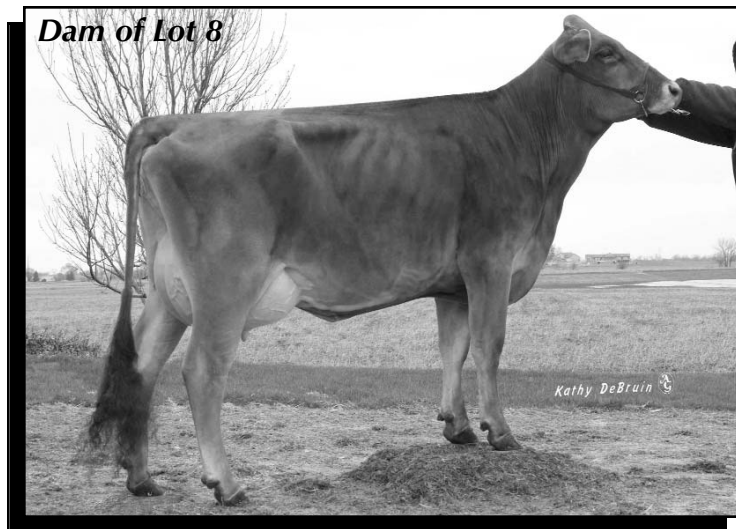

SIZZLE To be extremely hot!

Old Mill RL Wonder Sizzle ET . . . has the makings to be Snickerdoodle's best yet. Sizzle is a tall and long heifer with a rump like her momma. Her sire is Wonderment. With his blazing type traits and high milk yields, that makes **Sizzle** a scorching marketing adventure.

email: cheesemanab@aol.com • www.oldmillfarmbrownswiss.com

It was difficult to say "YES"

Our National Sale consignment has loads of future. Already "VG87" at 2 years, she has more to come and is from Camay, the "E91/94MS" full sister to Snickerdoodle.

Kathy DeBruin

OLD MILL PT SHAZAM ET "E90"

Sensation of the Calf Pens!

Our Wonderment December 2009 show calf looks like her pedigree - - -

Snickerdoodle + Whizzbang

Coming to you from . . .

City Slickers
FARM LLC