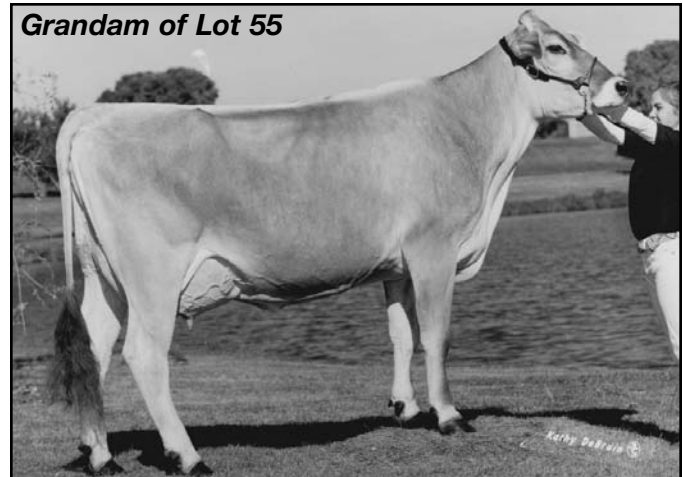

Grandam of Lot 55

Top Acres Peerless Sabrell "3E90"

Mike & Linda Hellenbrand

5065 N. Hillpoint Rd.
Cross Plains, WI 53528
phone 608.798.1952