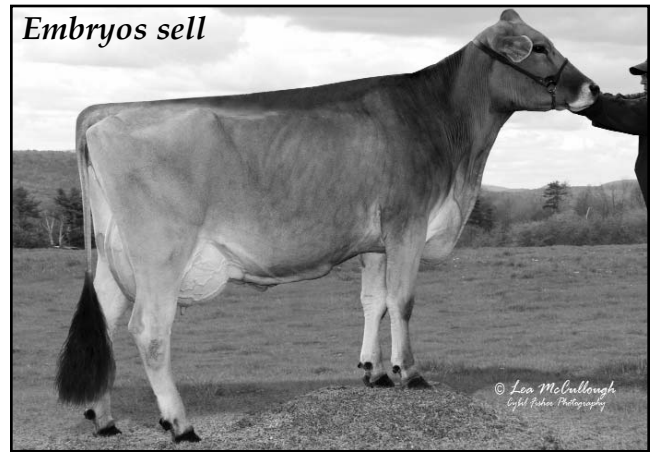

Old Mill TA Snappy ET "E91"
Jet Pilot x Snickerdoodle

Round Hill Acres

Cynthia L. Warner

7447 Round Hill Rd. | Frederick, MD 21702 | 301.371.5206

46 Round Hill Wonder Fritzi ET

Tattoo: 3210 Born: March 2, 2010
Reg. No. Pending

3rd Dam: BROOK RUN JETWAY FERN 885781
4/10 "E93" E93 E94 E95 E93 E93 (1/04)
4/05 365d 2x 23100 4.2 959 3.6 841
Unanimous All American Spring Yrlg., 2000
All American Jr. 2 Year Old, 2001
Reserve All American 4 Year Old, 2003
4th Dam: CAMPSWISS JACQUE FAWN 854165
5/05 "2E92" 2E91 2E92 2E90 2E90 2E92
4/11 365d 2x 29850 4.9 1461 3.7 1103
Nominated All American 5 Year Old, 2000
1st & Best Udder 4 Yr. Old and Grand
Champion, New York State Show, 1999
1st 5 Year Old and Reserve Grand Champion,
New York State Fair, 2000

Consigned by
Cynthia Long Warner
Frederick, Maryland
301.371.5206

TOP ACRES C WONDERMENT ET *TM
"E90" "Qualified Sire" 196880
GEN:
PPR: +192 79%R PTAT: +0.9 84%R (4/10)
PTA: +1489m +62f +46p +328NM$ 83%R
45 daus. avg. 23887 4.0 965 3.3 784
38 class. daus. avg.
FS: 84.9 UDC: -0.13 FLC: +0.02

DAVECO FASTRACK FERGIE ET 954199
2/07 "V87" V86 V85 V85 V89 V87 (4/09)
2/03 355d 2x 21390 5.1 1097 3.5 752

5th Dam: CIE CAMPSWISS SUPREME FAITH
12/03 "4E94" 4E94 4E91 4E95 4E94 4E93
7/10 365d 2x 35710 4.6 1627 3.5 1244
9/06 334d 2x 34036 4.0 1372 3.6 1238
All American Aged Cow, 1998, 2000
Nominated All American 5 Year Old, 1995

6th Dam: IE BOWERS JOHNNY MAZELLA
"3E-92" in Canada
8/06 305d 2x 21054 4.0 840 3.3 704
9/08 305d 2x 23951 4.4 1049 3.4 811

R HART BC COLLECTION *TM 189182
"E93" MACE
PPR: +3 99%R PTAT: +0.5 99%R (4/10)
PTA: +169m +12f +10p -171NM$ 99%R

TOP ACRES EJ WHIZZBANG 795771
16/09 "5E93" 5E94 5E95 5E93 5E95 5E92
5/04 365d 2x 27720 6.0 1670 3.6 985
8/00 365d 2x 28980 5.2 1505 3.5 1011
10/00 365d 2x 27750 5.2 1450 3.4 934
National Total Performance Winner, 1996
All American 1991, 1992, 1993, 1995

MORT JETWAY FASTRACK ET 195965
"E91" GEN
PPR: -41 83%R PTAT: +0.0 86%R (4/10)
PTA: -148m -12f -14p -73NM$ 88%R

ROUND HILL PREM FIESTA ET 933650
4/03 "E90" V86 E92 V87 E92 E90 (12/08)
2/07 358d 2x 22298 4.3 980 3.6 792
3/11 305d 2x 23850 4.2 1001 3.7 890
1st Fall Calf, Wisconsin State Show, 2005
2nd Fall Yearling, Southwest National, 2006
2nd Fall Yrlg., Wisconsin State Show, 2006
2nd Fall Yrlg., Wisconsin State Fair, 2006
1st Sr. 2 Year Old and Reserve Intermediate
Champion, Southeast National, 2007
1st and Best Udder Sr. 2 Year Old,
Wisconsin State Fair, 2007
2nd Sr. 3 Year Old, Southwest National, 2008
5th Sr. 3 Year Old, Eastern National, 2008