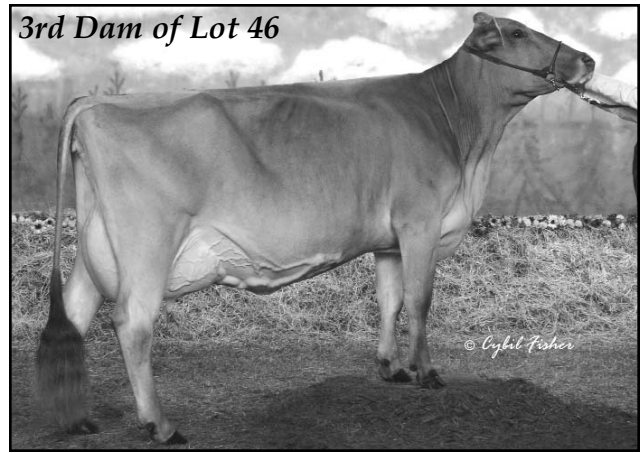

The Race is On!

And Fritzi is ready to
"Get you in the Money"!

She's a Wonderment from Fergie, our Fastrack from Fiesta - then the reliable reproducing Fern and 3 more "Ex" show winning dams.

Brook Run Jetway Fern "E93"