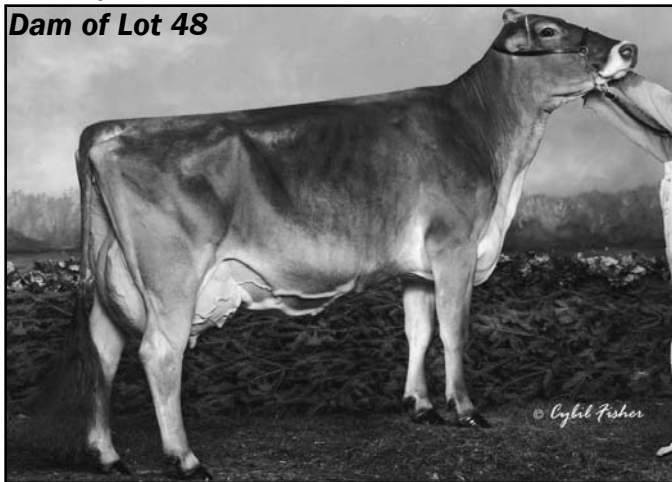

4/00 305d 2x 20170 3.5 712 3.5 712
Nominated All American Spring Calf, 1987

6th Dam: SAND ROCK R JOLLY DEE 652212 "2E"

8/02 365d 2x 19900 3.9 784 3.7 734

7th Dam: ROLLING KNOLLS JOLLY DEE "2E"

5/01 365d 2x 15770 4.1 651

All American Junior Heifer Calf, 1975

OLD MILL TA SNAPPY ET 937610

3/06 "E91" E92 E92 V89 V89 E91 (6/08)
2/03 365d 2x 20001 4.7 949 3.4 678
3/04 330d 2x 21620 4.3 932 3.3 704

Maternal sister to:

OLD MILL SNICKER TIME ET "E92/92MS"

OLD MILL PT SHAZAM ET "E90"

OLD MILL J P TALLULAH ET "E90/92MS"

OLD MILL TA SNICKERS "E91/92MS"

OLD MILL C TART ET "E90/90MS"

OLD MILL JP CRESENT ET (M) "E91/92MS"

OLD MILL SNICKER DILLY ET "E90/90MS"

OLD MILL PILOT STELLA ET "E90/90MS"

TOP ACRES JET PILOT ET (M*) 191611

"Not Classified" GEN
PPR: -11 93%R PTAT: +0.8 95%R (4/10)
PTA: -98m +5f -8p -121NM$ 95%R

OLD MILL E SNICKERDOODLE OCS 883215

9/00 "3E94" E92 E92 E94 E93 E97
2/01 310d 2x 18630 4.3 807 3.6 675
3/02 365d 2x 22900 4.6 1044 3.4 788
4/08 365d 2x 31190 4.5 1395 3.5 1095
6/09 365d 2x 33590 4.2 1418 3.6 1193
0/06 365d 2x 31520 4.7 1482 3.4 1070

Supreme Champion, World Dairy Expo, 2003
Supreme Champion, PA All American, '08, '09
All American Sr. 2 Yr. Old, '01; Sr. 3 Yr. Old, '02
Unanimous All American 4 Year Old, 2003
All American 5 Yr. Old, 2004; Aged Cow, 2005
All American Comp. Merit Cow, '06, '08, '09

Consigned by

Cynthia Long Warner, Frederick, Maryland
301.371.5206

5th Generation "Ex" Show Winner

Dam of Lot 48

Round Hill Legacy Flyhi ET "E92/94MS"

Nominated All American, 2009

Supreme Champion, New York State Fair, 2009

**Make sure to check our
Power Surge from Flyhi.
She can add new blood and
excitement to your herd!**

Randy Boggs

ALFA CREEK FARM

4012 Belden Rd.

Andover, OH 44003

440.293.6165

48 Brook Run PS Fergie ET

Born: September 17, 2009

Tattoo: B629 Reg. No. 68116168

3rd Dam: CAMPSWISS JACQUE FAWN 854165

5/05 "2E92" 2E91 2E92 2E90 2E90 2E92
4/11 365d 2x 29850 4.9 1461 3.7 1103
Nominated All American 5 Year Old, 2000

Grand Champion, New York State Show, 1999
Reserve Grand Champion, New York State Fair, 2000

4th Dam: CIE CAMPSWISS SUPREME FAITH

12/03 "4E94" 4E94 4E91 4E95 4E94 4E93
7/10 365d 2x 35710 4.6 1627 3.5 1244
9/06 334d 2x 34036 4.0 1372 3.6 1238

All American Aged Cow, 1998, 2000

Nominated All American 5 Year Old, 1995

5th Dam: IE BOWERS JOHNNY MAZELLA

"3E-92" in Canada

8/06 305d 2x 21054 4.0 840 3.3 704
9/08 305d 2x 23951 4.4 1049 3.4 811

TOP ACRES POWER SURGE *TM 196004

"Not Classified"

GEN:

PPR: +34 85%R PTAT: +0.9 83%R (4/10)

PTA: +481m -5f +12p +65NM$ 91%R

93 daus. avg. 23601 3.8 905 3.3 769

39 class. daus. avg.

FS: 84.6 UDC: +0.00 FLC: +0.68

ROUND HILL LEGACY FLYHI ET 936474

4/11 "E92" E91 E93 V88 V88 E94 (2/10)

2/06 365d 2x 19584 4.0 788 3.5 678

4/00 359d 2x 27815 4.5 1239 3.3 931

Nominated All American 4 Year Old, 2009

Member Reserve AA Produce of Dam, 2009

1st Jr. 3 Year Old, PA Farm Show, 2008

1st 4 Year Old, Eastern National, 2009

1st 4 Year Old, Grand and Supreme

Champion, New York State Fair, 2009

4th 4 Year Old, Central National, 2009

TOP ACRES JET POWER ET 191610

"Not Classified" MACE
PPR: -14 87%R PTAT: +0.2 83%R (4/10)
PTA: +472m +6f +1p -55NM$ 89%R

HILL-N-DALE ENSIGN SUE ET 841967

12/09 "3E93" E94 E93 E92 E90 E95 "Certified"
3/01 365d 2x 28130 4.2 1170 3.4 950
4/04 365d 2x 36360 3.7 1348 3.5 1255
6/02 365d 2x 34630 4.8 1656 3.5 1195
All American 4 Year Old, 1998; 5 Year Old, 1999

BLESSING MORT LAURA LEGACY 193906

"Not Classified" MACE
PPR: -72 94%R PTAT: +0.7 96%R (4/10)
PTA: -7m -6f -10p -324NM$ 97%R

BROOK RUN JETWAY FERN 885781

4/10 "E93" E93 E94 E95 E93 E93 (1/04)
2/04 203d 2x 11090 4.2 469 3.5 391
3/02 250d 2x 9300 4.6 424 4.2 386
4/05 365d 2x 23100 4.2 959 3.6 841
Unanimous All American Spring Yrlg., 2000
All American Jr. 2 Year Old, 2001
Reserve All American 4 Year Old, 2003
1st Spring Yearling and Junior Champion,
Central National, 2000
1st Jr. 2 Year Old, Central National, 2001
2nd 4 Year Old and Res. Grand Champion,
Eastern National, 2003
2nd & 2nd Udder 4 Yr. Old, Central Nat'l, 2003

Consigned by

Randy Boggs
Andover, Ohio
440.293.6165