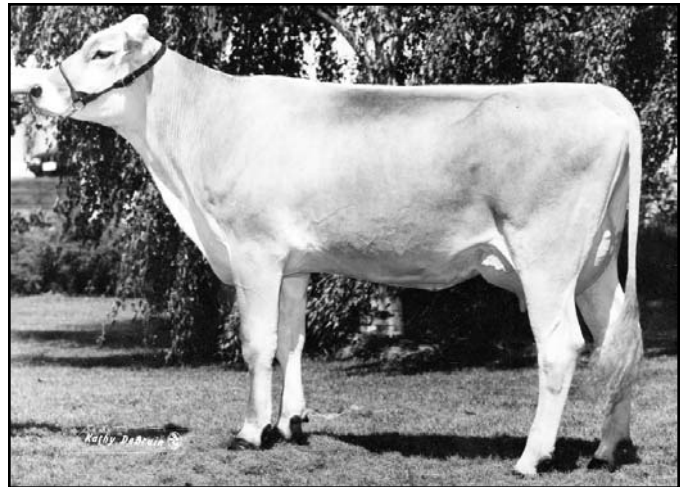

From the Kelly K's

- 2/04 "VG87/88MS"
- 90# last test
- Prelude Zeus daughter
- 3rd dam - Kelly K - 2x Res. AA

Kerry is already proving herself here, let her do the same in your herd. She's a 2 year old with lots of promise!

Steve & Stan Blessing
9534 Arcola Rd., Fort Wayne, IN 46818
House: 260-625-5705
Barn: 4935 Fax: 3209
blessingbrownswiss@yahoo.com
www.blessingbrownswiss.com

Forest Lawn Peerless Kirby "E90/90MS"

2-1 365d 3x 25,250m 4.2% 1070f 3.9% 979p
Grandam of Lot 34

Dam -