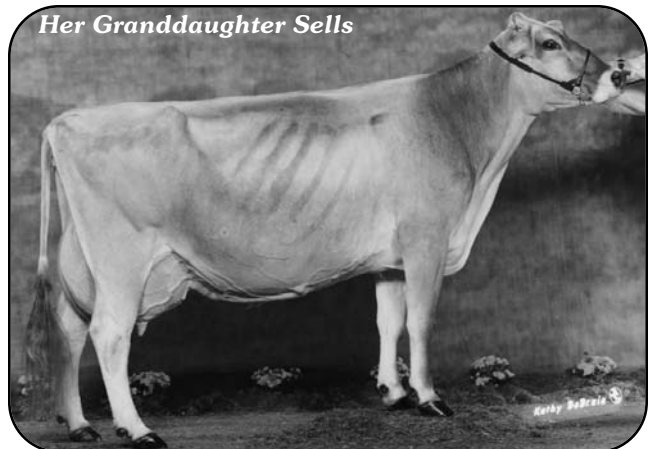

### Twilite's Dam

Mort Simon Tanya "4E94"

### Her Granddaughter Sells

Bridge View Jades Jewell "4E92"

Grandam of Lot 5