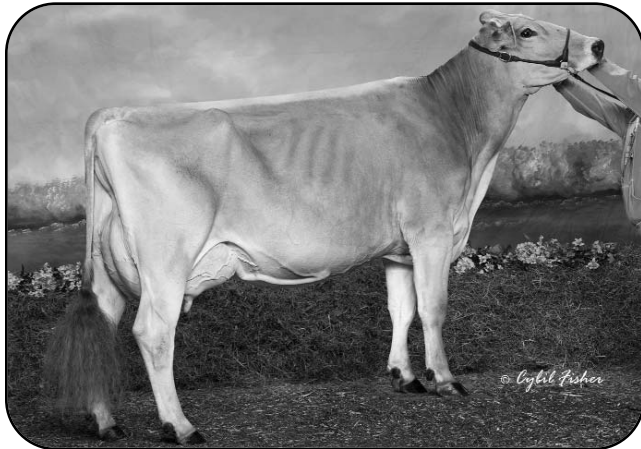

Twilite's All American Daughter

Sunnyisle Legacy Thyme ET "VG89/90MS/2y"