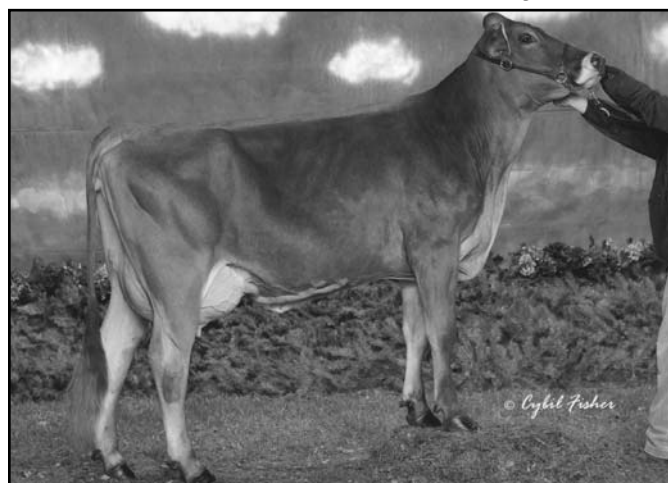

Maternal Sister to Lot 4 - Dam of Lot 5

TOP ACRES PILOT GEISHA OCS ET "E90"
Nominated All American, 2007