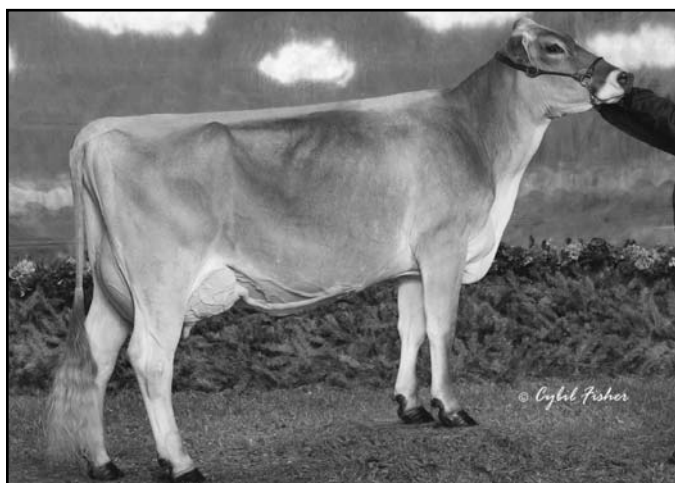

Maternal Sister to Lot 4

TOP ACRES PILOT GUSTO ET "E90"
Honorable Mention All American, 2006, 2007