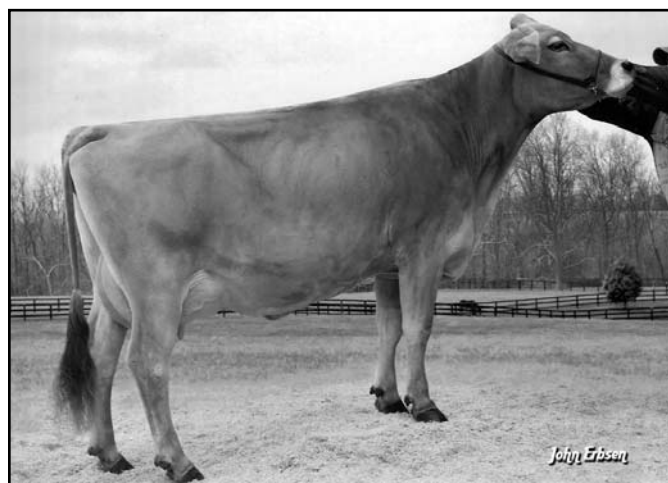

Dam of Lot 6

TOP ACRES PILOT GERT ET "VG86"
2-4 365d 20,748m 3.7% 810f 3.3% 709p