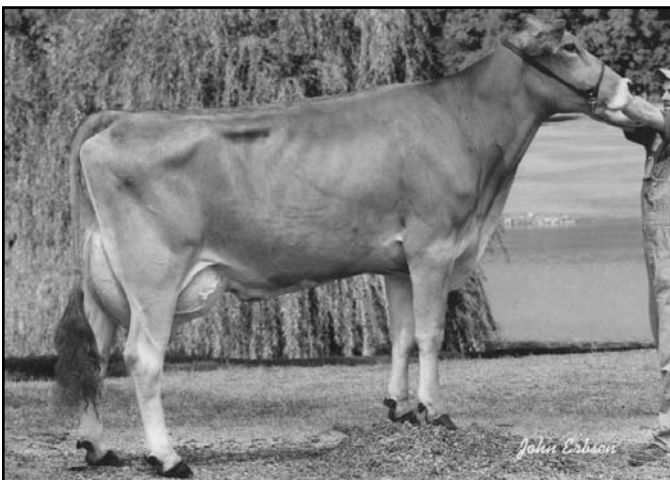

Dam of Lot 13

GARBRO DENVER ZAZA ET "E90/92MS"

3-7 365d 36,240m 5.2% 1889f 3.5% 1274p

Dam of Lot 14

GARBRO JET PILOT JUGGS ET "VG86"

2-3 365d 32,260m 4.9% 1569f 3.4% 1109p

Grandam of Lots 13/14

MT MORIAH ZOLDO ZEST "2E93"